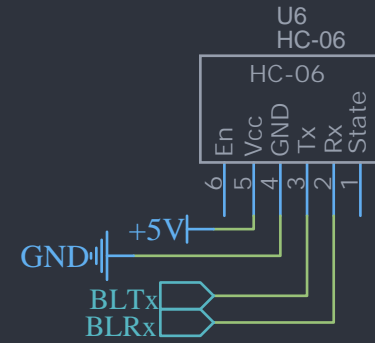

Regulator

Bluetooth

MPU6050

Raspberry Pi Pico

Step Motor Drives