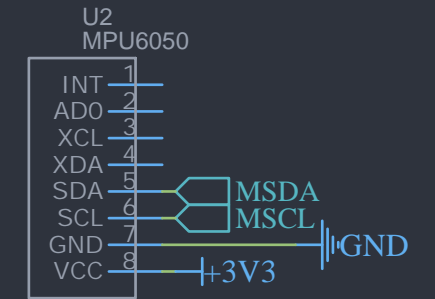

Regulator

Bluetooth

MPU6050

Raspberry Pi Pico

Step Motor Drives