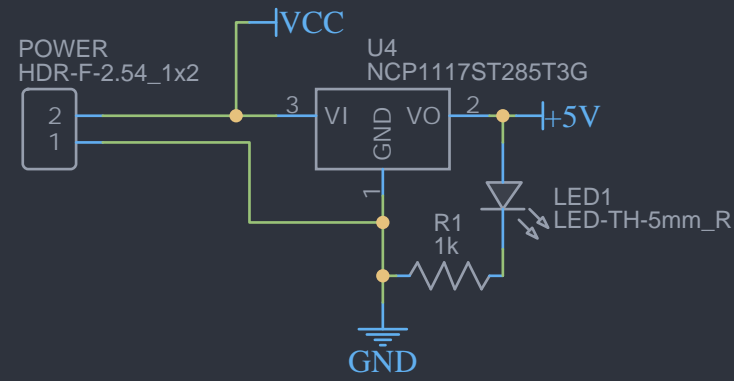

Regulator

Bluetooth

MPU6050

Raspberry Pi Pico

Step Motor Drives