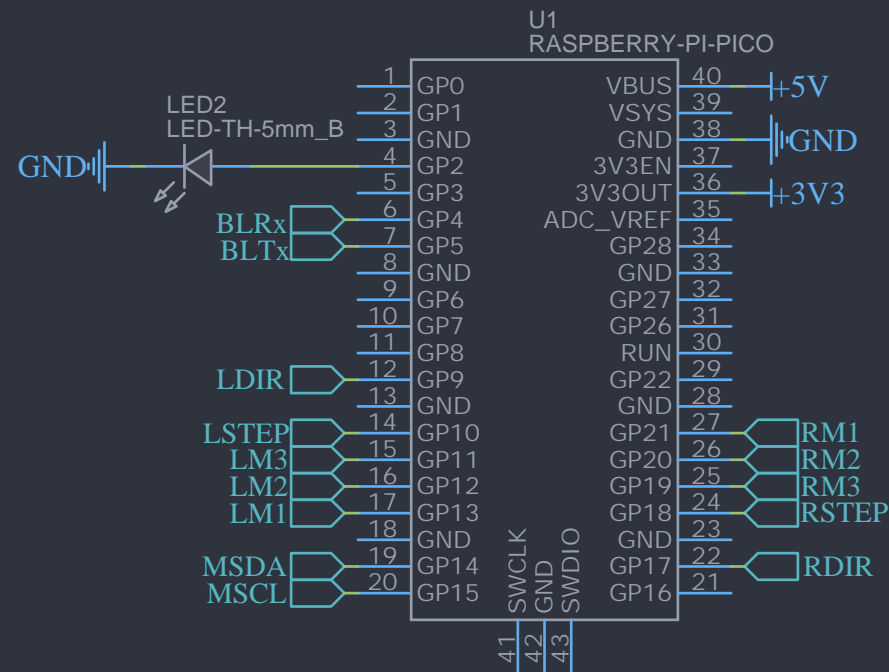

Regulator

Bluetooth

MPU6050

Raspberry Pi Pico

Step Motor Drives